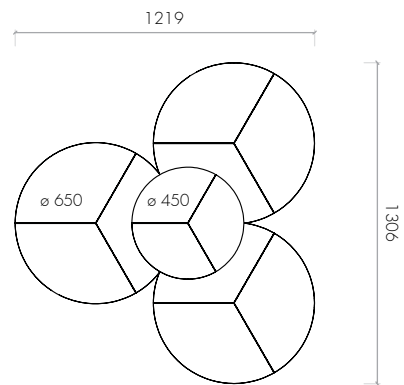

FABRIC: 3D TEX

COLOUR: 36 colours (3D TEX COLOUR COLLECTION)

THE BALL MODULAR COMPOSITION 3+1

- 3x BM3+1_65_I*
- 1x BM3+1_45_I*

* Colours should be selected for each ball separately.