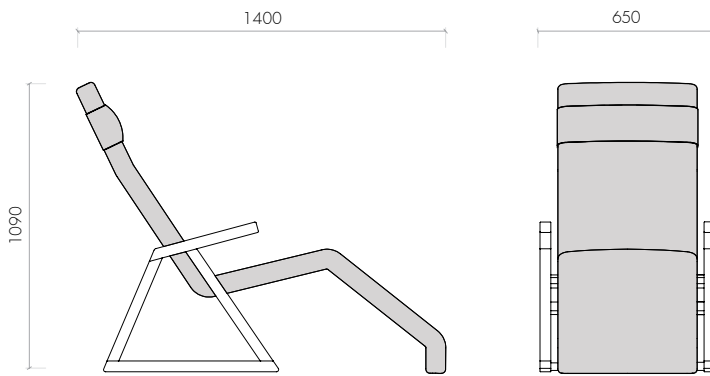

EASY RECLINER

FABRIC: 3D TEX

COLOUR: 36 colours (3D TEX COLOUR COLLECTION)

STRUCTURE: WOOD (WOOD COLLECTION)

STRUCTURE: BEECH

OAK

AMERICAN WALNUT

EAR_I • EASY RECLINER • L 1400 x W 650 x H 1090