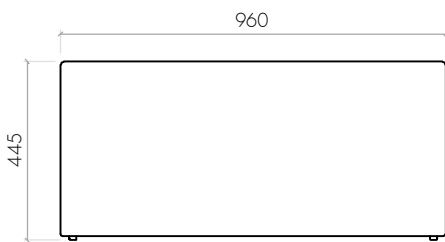

OUTER FABRIC: 3D TEX
 COLOUR: 36 colours (3D TEX COLOUR COLLECTION)
 INNER FABRIC: black polypropylene
 JOINT ELEMENTS: black

THE BOXTROLEY* • L 350 x W 340 x H 900

BOBW_34_90_I* • THE BOX BACKREST WHEELS • W 340 x H 900
 BO_32_32_46_I* • THE BOX • L 320 x W 320 x H 465

* Colours should be chosen for The Box and The Box Backrest separately.

THE CUBE

FABRIC: 3D TEX
COLOUR: 36 colours (3D TEX COLOUR COLLECTION)

CU_32_32_45_I • THE CUBE • L 320 x W 320 x H 445

FABRIC: 3D TEX
COLOUR: 36 colours (3D TEX COLOUR COLLECTION)

CU_32_64_45_I • THE CUBE • L 640 x W 320 x H 445

FABRIC: 3D TEX
COLOUR: 36 colours (3D TEX COLOUR COLLECTION)

CU_32_96_45_I • THE CUBE • L 960 x W 320 x H 445

FABRIC: 3D TEX
COLOUR: 36 colours (3D TEX COLOUR COLLECTION)