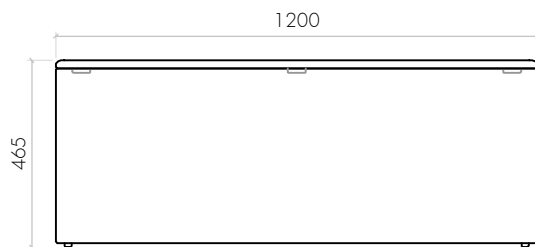

THE BOX with storage place

OUTER FABRIC: 3D TEX
COLOUR: 36 colours (3D TEX COLOUR COLLECTION)
INNER FABRIC: black polypropylene

BO_32_32_46_I • THE BOX • L 320 x W 320 x H 465

OUTER FABRIC: 3D TEX
COLOUR: 36 colours (3D TEX COLOUR COLLECTION)
INNER FABRIC: black polypropylene

BO_32_64_46_I • THE BOX • L 640 x W 320 x H 465

OUTER FABRIC: 3D TEX
COLOUR: 36 colours (3D TEX COLOUR COLLECTION)
INNER FABRIC: black polypropylene

BO_32_96_46_I • THE BOX • L 960 x W 320 x H 465

OUTER FABRIC: 3D TEX
COLOUR: 36 colours (3D TEX colour collection)
INNER FABRIC: black polypropylene

BO_32_128_46_I • THE BOX • L 1280 x W 320 x H 465

THE BOX with storage place

OUTER FABRIC: 3D TEX
COLOUR: 36 colours (3D TEX COLOUR COLLECTION)
INNER FABRIC: black polypropylene

BO_40_40_46_I • THE BOX • L 400 x W 400 x H 465

OUTER FABRIC: 3D TEX
COLOUR: 36 colours (3D TEX COLOUR COLLECTION)
INNER FABRIC: black polypropylene

BO_40_80_46_I • THE BOX • L 800 x W 400 x H 465

OUTER FABRIC: 3D TEX
COLOUR: 36 colours (3D TEX COLOUR COLLECTION)
INNER FABRIC: black polypropylene