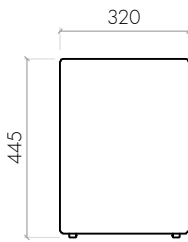

OUTER FABRIC: 3D TEX
 COLOUR: 36 colours (3D TEX COLOUR COLLECTION)
 INNER FABRIC: black polypropylene
 JOINT ELEMENTS: black

THE BOXTROLEY* • L 350 x W 340 x H 900

BOBW_34_90_I* • THE BOX BACKREST WHEELS • W 340 x H 900
 BO_32_32_46_I* • THE BOX • L 320 x W 320 x H 465

* Colours should be chosen for The Box and The Box Backrest separately.

THE CUBE

FABRIC: 3D TEX
COLOUR: 36 colours (3D TEX COLOUR COLLECTION)

CU_32_32_45_I • THE CUBE • L 320 x W 320 x H 445

FABRIC: 3D TEX
COLOUR: 36 colours (3D TEX COLOUR COLLECTION)

CU_32_64_45_I • THE CUBE • L 640 x W 320 x H 445

FABRIC: 3D TEX
COLOUR: 36 colours (3D TEX COLOUR COLLECTION)

CU_32_96_45_I • THE CUBE • L 960 x W 320 x H 445

FABRIC: 3D TEX
COLOUR: 36 colours (3D TEX COLOUR COLLECTION)

CU_40_120_45_I • THE CUBE • L 1200 x W 400 x H 445