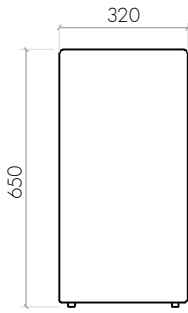

CU_32_64_45_I • THE CUBE • L 640 x W 320 x H 445

FABRIC: 3D TEX
COLOUR: 36 colours (3D TEX COLOUR COLLECTION)

CU_32_96_45_I • THE CUBE • L 960 x W 320 x H 445

FABRIC: 3D TEX
COLOUR: 36 colours (3D TEX COLOUR COLLECTION)

CU_32_128_45_I • THE CUBE • L 1280 x W 320 x H 445

THE CUBE

FABRIC: 3D TEX
COLOUR: 36 colours (3D TEX COLOUR COLLECTION)

CU_32_32_65_I • THE CUBE • L 320 x W 320 x H 650

THE CUBE

FABRIC: 3D TEX

COLOUR: 36 colours (3D TEX COLOUR COLLECTION)

CU_40_40_45_I • THE CUBE • L 400 x W 400 x H 445

FABRIC: 3D TEX

COLOUR: 36 colours (3D TEX COLOUR COLLECTION)

CU_40_80_45_I • THE CUBE • L 800 x W 400 x H 445

FABRIC: 3D TEX

COLOUR: 36 colours (3D TEX COLOUR COLLECTION)

CU_40_120_45_I • THE CUBE • L 1200 x W 400 x H 445