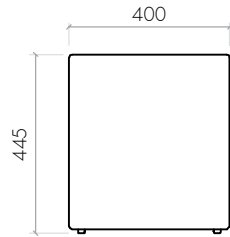

CU_32_64_45_I • THE CUBE • L 640 x W 320 x H 445

FABRIC: 3D TEX
COLOUR: 36 colours (3D TEX COLOUR COLLECTION)

CU_32_96_45_I • THE CUBE • L 960 x W 320 x H 445

FABRIC: 3D TEX
COLOUR: 36 colours (3D TEX COLOUR COLLECTION)

CU_32_128_45_I • THE CUBE • L 1280 x W 320 x H 445

THE CUBE

FABRIC: 3D TEX
COLOUR: 36 colours (3D TEX COLOUR COLLECTION)

CU_32_32_65_I • THE CUBE • L 320 x W 320 x H 650

THE CUBE

FABRIC: 3D TEX

COLOUR: 36 colours (3D TEX COLOUR COLLECTION)

CU_40_40_45_I • THE CUBE • L 400 x W 400 x H 445

FABRIC: 3D TEX

COLOUR: 36 colours (3D TEX COLOUR COLLECTION)

CU_40_80_45_I • THE CUBE • L 800 x W 400 x H 445

FABRIC: 3D TEX

COLOUR: 36 colours (3D TEX COLOUR COLLECTION)

CU_40_120_45_I • THE CUBE • L 1200 x W 400 x H 445