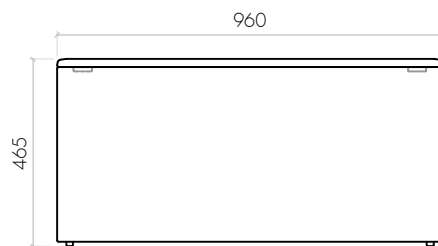

THE BOX with storage place

OUTER FABRIC: 3D TEX
COLOUR: 36 colours (3D TEX COLOUR COLLECTION)
INNER FABRIC: black polypropylene

BO_32_32_46_I • THE BOX • L 320 x W 320 x H 465

OUTER FABRIC: 3D TEX
COLOUR: 36 colours (3D TEX COLOUR COLLECTION)
INNER FABRIC: black polypropylene

BO_32_64_46_I • THE BOX • L 640 x W 320 x H 465

OUTER FABRIC: 3D TEX
COLOUR: 36 colours (3D TEX COLOUR COLLECTION)
INNER FABRIC: black polypropylene

BO_32_96_46_I • THE BOX • L 960 x W 320 x H 465

OUTER FABRIC: 3D TEX
COLOUR: 36 colours (3D TEX colour collection)
INNER FABRIC: black polypropylene

BO_32_128_46_I • THE BOX • L 1280 x W 320 x H 465

THE BOX with storage place

OUTER FABRIC: 3D TEX
COLOUR: 36 colours (3D TEX COLOUR COLLECTION)
INNER FABRIC: black polypropylene

BO_40_40_46_I • THE BOX • L 400 x W 400 x H 465

CU_40_120_45_I • THE CUBE • L 1200 x W 400 x H 445