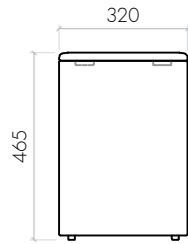

THE BOX with storage place

OUTER FABRIC: 3D TEX
COLOUR: 36 colours (3D TEX COLOUR COLLECTION)
INNER FABRIC: black polypropylene

BO_32_32_46_I • THE BOX • L 320 x W 320 x H 465

OUTER FABRIC: 3D TEX
COLOUR: 36 colours (3D TEX COLOUR COLLECTION)
INNER FABRIC: black polypropylene

BO_32_64_46_I • THE BOX • L 640 x W 320 x H 465

OUTER FABRIC: 3D TEX
COLOUR: 36 colours (3D TEX COLOUR COLLECTION)
INNER FABRIC: black polypropylene

BO_32_96_46_I • THE BOX • L 960 x W 320 x H 465

OUTER FABRIC: 3D TEX
COLOUR: 36 colours (3D TEX colour collection)
INNER FABRIC: black polypropylene

BO_32_128_46_I • THE BOX • L 1280 x W 320 x H 465

THE BOX with storage place

OUTER FABRIC: 3D TEX
COLOUR: 36 colours (3D TEX COLOUR COLLECTION)
INNER FABRIC: black polypropylene

BO_40_40_46_I • THE BOX • L 400 x W 400 x H 465

CU_40_120_45_I • THE CUBE • L 1200 x W 400 x H 445