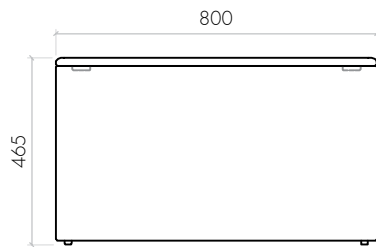

BO_32_64_46_I • THE BOX • L 640 x W 320 x H 465

OUTER FABRIC: 3D TEX
COLOUR: 36 colours (3D TEX COLOUR COLLECTION)
INNER FABRIC: black polypropylene

BO_32_96_46_I • THE BOX • L 960 x W 320 x H 465

OUTER FABRIC: 3D TEX
COLOUR: 36 colours (3D TEX colour collection)
INNER FABRIC: black polypropylene

BO_32_128_46_I • THE BOX • L 1280 x W 320 x H 465

THE BOX with storage place

OUTER FABRIC: 3D TEX
COLOUR: 36 colours (3D TEX COLOUR COLLECTION)
INNER FABRIC: black polypropylene

BO_40_40_46_I • THE BOX • L 400 x W 400 x H 465

OUTER FABRIC: 3D TEX
COLOUR: 36 colours (3D TEX COLOUR COLLECTION)
INNER FABRIC: black polypropylene

BO_40_80_46_I • THE BOX • L 800 x W 400 x H 465

OUTER FABRIC: 3D TEX
COLOUR: 36 colours (3D TEX COLOUR COLLECTION)
INNER FABRIC: black polypropylene