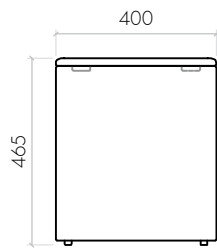

THE BOX with storage place

OUTER FABRIC: 3D TEX
COLOUR: 36 colours (3D TEX COLOUR COLLECTION)
INNER FABRIC: black polypropylene

BO_32_32_46_I • THE BOX • L 320 x W 320 x H 465

OUTER FABRIC: 3D TEX
COLOUR: 36 colours (3D TEX COLOUR COLLECTION)
INNER FABRIC: black polypropylene

BO_32_64_46_I • THE BOX • L 640 x W 320 x H 465

OUTER FABRIC: 3D TEX
COLOUR: 36 colours (3D TEX COLOUR COLLECTION)
INNER FABRIC: black polypropylene

BO_32_96_46_I • THE BOX • L 960 x W 320 x H 465

OUTER FABRIC: 3D TEX
COLOUR: 36 colours (3D TEX colour collection)
INNER FABRIC: black polypropylene

BO_32_128_46_I • THE BOX • L 1280 x W 320 x H 465

THE BOX with storage place

OUTER FABRIC: 3D TEX
COLOUR: 36 colours (3D TEX COLOUR COLLECTION)
INNER FABRIC: black polypropylene

BO_40_40_46_I • THE BOX • L 400 x W 400 x H 465

OUTER FABRIC: 3D TEX
COLOUR: 36 colours (3D TEX COLOUR COLLECTION)
INNER FABRIC: black polypropylene

BO_40_80_46_I • THE BOX • L 800 x W 400 x H 465

OUTER FABRIC: 3D TEX
COLOUR: 36 colours (3D TEX COLOUR COLLECTION)
INNER FABRIC: black polypropylene