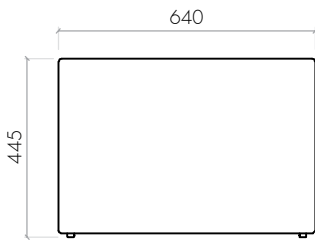

OUTER FABRIC: 3D TEX
 COLOUR: 36 colours (3D TEX COLOUR COLLECTION)
 INNER FABRIC: black polypropylene
 JOINT ELEMENTS: black

THE BOXTROLEY* • L 350 x W 340 x H 900

BOBW_34_90_I* • THE BOX BACKREST WHEELS • W 340 x H 900
 BO_32_32_46_I* • THE BOX • L 320 x W 320 x H 465

* Colours should be chosen for The Box and The Box Backrest separately.

THE CUBE

FABRIC: 3D TEX
COLOUR: 36 colours (3D TEX COLOUR COLLECTION)

CU_32_32_45_I • THE CUBE • L 320 x W 320 x H 445

FABRIC: 3D TEX
COLOUR: 36 colours (3D TEX COLOUR COLLECTION)

CU_32_64_45_I • THE CUBE • L 640 x W 320 x H 445

FABRIC: 3D TEX
COLOUR: 36 colours (3D TEX COLOUR COLLECTION)

CU_32_96_45_I • THE CUBE • L 960 x W 320 x H 445

FABRIC: 3D TEX
COLOUR: 36 colours (3D TEX COLOUR COLLECTION)

CU_32_128_45_I • THE CUBE • L 1280 x W 320 x H 445

THE CUBE

FABRIC: 3D TEX
COLOUR: 36 colours (3D TEX COLOUR COLLECTION)

CU_32_32_65_I • THE CUBE • L 320 x W 320 x H 650

THE CUBE

FABRIC: 3D TEX

COLOUR: 36 colours (3D TEX COLOUR COLLECTION)