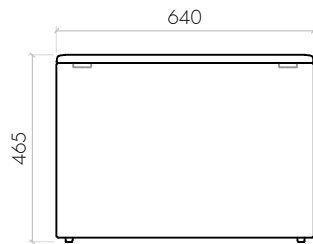

THE BOX with storage place

OUTER FABRIC: 3D TEX
COLOUR: 36 colours (3D TEX COLOUR COLLECTION)
INNER FABRIC: black polypropylene

BO_32_32_46_I • THE BOX • L 320 x W 320 x H 465

OUTER FABRIC: 3D TEX
COLOUR: 36 colours (3D TEX COLOUR COLLECTION)
INNER FABRIC: black polypropylene

BO_32_64_46_I • THE BOX • L 640 x W 320 x H 465

OUTER FABRIC: 3D TEX
COLOUR: 36 colours (3D TEX COLOUR COLLECTION)
INNER FABRIC: black polypropylene

BO_32_96_46_I • THE BOX • L 960 x W 320 x H 465

OUTER FABRIC: 3D TEX
COLOUR: 36 colours (3D TEX colour collection)
INNER FABRIC: black polypropylene

BO_32_128_46_I • THE BOX • L 1280 x W 320 x H 465

THE BOX with storage place

OUTER FABRIC: 3D TEX
COLOUR: 36 colours (3D TEX COLOUR COLLECTION)
INNER FABRIC: black polypropylene

BO_40_40_46_I • THE BOX • L 400 x W 400 x H 465

CU_40_120_45_I • THE CUBE • L 1200 x W 400 x H 445