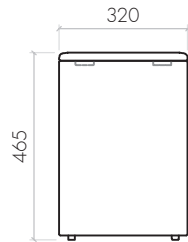

THE BOX with storage place

OUTER FABRIC: 3D TEX
 COLOUR: 36 colours (3D TEX COLOUR COLLECTION)
 INNER FABRIC: black polypropylene

BO_32_32_46_I • THE BOX • L 320 x W 320 x H 465

OUTER FABRIC: 3D TEX
 COLOUR: 36 colours (3D TEX COLOUR COLLECTION)
 INNER FABRIC: black polypropylene

BO_32_64_46_I • THE BOX • L 640 x W 320 x H 465

OUTER FABRIC: 3D TEX
 COLOUR: 36 colours (3D TEX COLOUR COLLECTION)
 INNER FABRIC: black polypropylene

BO_32_96_46_I • THE BOX • L 960 x W 320 x H 465

OUTER FABRIC: 3D TEX
 COLOUR: 36 colours (3D TEX colour collection)
 INNER FABRIC: black polypropylene

BO_32_128_46_I • THE BOX • L 1280 x W 320 x H 465

THE BOX with storage place

OUTER FABRIC: 3D TEX
COLOUR: 36 colours (3D TEX COLOUR COLLECTION)
INNER FABRIC: black polypropylene

BO_40_40_46_I • THE BOX • L 400 x W 400 x H 465

CU_40_120_45_I • THE CUBE • L 1200 x W 400 x H 445