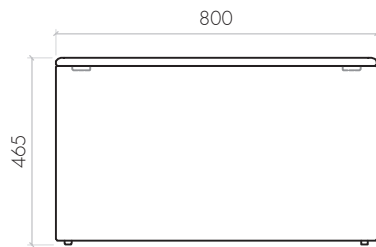

BO_32_64_46_I • THE BOX • L 640 x W 320 x H 465

OUTER FABRIC: 3D TEX
 COLOUR: 36 colours (3D TEX COLOUR COLLECTION)
 INNER FABRIC: black polypropylene

BO_32_96_46_I • THE BOX • L 960 x W 320 x H 465

OUTER FABRIC: 3D TEX
 COLOUR: 36 colours (3D TEX colour collection)
 INNER FABRIC: black polypropylene

BO_32_128_46_I • THE BOX • L 1280 x W 320 x H 465

THE BOX with storage place

OUTER FABRIC: 3D TEX
COLOUR: 36 colours (3D TEX COLOUR COLLECTION)
INNER FABRIC: black polypropylene

BO_40_40_46_I • THE BOX • L 400 x W 400 x H 465

OUTER FABRIC: 3D TEX
COLOUR: 36 colours (3D TEX COLOUR COLLECTION)
INNER FABRIC: black polypropylene

BO_40_80_46_I • THE BOX • L 800 x W 400 x H 465

OUTER FABRIC: 3D TEX
COLOUR: 36 colours (3D TEX COLOUR COLLECTION)
INNER FABRIC: black polypropylene