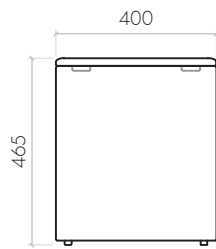

THE BOX with storage place

OUTER FABRIC: 3D TEX
 COLOUR: 36 colours (3D TEX COLOUR COLLECTION)
 INNER FABRIC: black polypropylene

BO_32_32_46_I • THE BOX • L 320 x W 320 x H 465

OUTER FABRIC: 3D TEX
 COLOUR: 36 colours (3D TEX COLOUR COLLECTION)
 INNER FABRIC: black polypropylene

BO_32_64_46_I • THE BOX • L 640 x W 320 x H 465

OUTER FABRIC: 3D TEX
 COLOUR: 36 colours (3D TEX COLOUR COLLECTION)
 INNER FABRIC: black polypropylene

BO_32_96_46_I • THE BOX • L 960 x W 320 x H 465

OUTER FABRIC: 3D TEX
 COLOUR: 36 colours (3D TEX colour collection)
 INNER FABRIC: black polypropylene

BO_32_128_46_I • THE BOX • L 1280 x W 320 x H 465

THE BOX with storage place

OUTER FABRIC: 3D TEX
COLOUR: 36 colours (3D TEX COLOUR COLLECTION)
INNER FABRIC: black polypropylene

BO_40_40_46_I • THE BOX • L 400 x W 400 x H 465

OUTER FABRIC: 3D TEX
COLOUR: 36 colours (3D TEX COLOUR COLLECTION)
INNER FABRIC: black polypropylene

BO_40_80_46_I • THE BOX • L 800 x W 400 x H 465

OUTER FABRIC: 3D TEX
COLOUR: 36 colours (3D TEX COLOUR COLLECTION)
INNER FABRIC: black polypropylene