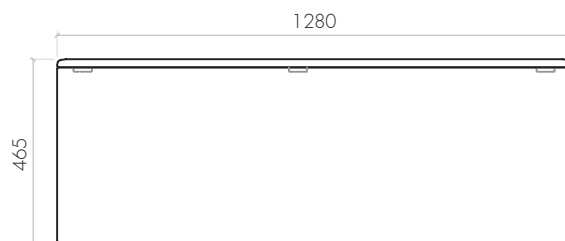

THE BOX with storage place

OUTER FABRIC: 3D TEX
 COLOUR: 36 colours (3D TEX COLOUR COLLECTION)
 INNER FABRIC: black polypropylene

BO_32_32_46_I • THE BOX • L 320 x W 320 x H 465

OUTER FABRIC: 3D TEX
 COLOUR: 36 colours (3D TEX COLOUR COLLECTION)
 INNER FABRIC: black polypropylene

BO_32_64_46_I • THE BOX • L 640 x W 320 x H 465

OUTER FABRIC: 3D TEX
 COLOUR: 36 colours (3D TEX COLOUR COLLECTION)
 INNER FABRIC: black polypropylene

BO_32_96_46_I • THE BOX • L 960 x W 320 x H 465

OUTER FABRIC: 3D TEX
 COLOUR: 36 colours (3D TEX colour collection)
 INNER FABRIC: black polypropylene

BO_32_128_46_I • THE BOX • L 1280 x W 320 x H 465

THE BOX with storage place

OUTER FABRIC: 3D TEX
COLOUR: 36 colours (3D TEX COLOUR COLLECTION)
INNER FABRIC: black polypropylene

BO_40_40_46_I • THE BOX • L 400 x W 400 x H 465

CU_40_120_45_I • THE CUBE • L 1200 x W 400 x H 445