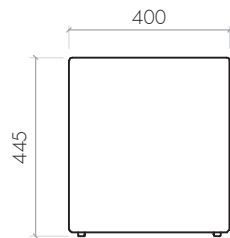

CU_32_64_45_I • THE CUBE • L 640 x W 320 x H 445

FABRIC: 3D TEX
COLOUR: 36 colours (3D TEX COLOUR COLLECTION)

CU_32_96_45_I • THE CUBE • L 960 x W 320 x H 445

FABRIC: 3D TEX
COLOUR: 36 colours (3D TEX COLOUR COLLECTION)

CU_32_128_45_I • THE CUBE • L 1280 x W 320 x H 445

THE CUBE

FABRIC: 3D TEX
COLOUR: 36 colours (3D TEX COLOUR COLLECTION)

CU_32_32_65_I • THE CUBE • L 320 x W 320 x H 650

THE CUBE

FABRIC: 3D TEX
COLOUR: 36 colours (3D TEX COLOUR COLLECTION)

CU_40_40_45_I • THE CUBE • L 400 x W 400 x H 445

FABRIC: 3D TEX
COLOUR: 36 colours (3D TEX COLOUR COLLECTION)

CU_40_80_45_I • THE CUBE • L 800 x W 400 x H 445

FABRIC: 3D TEX
COLOUR: 36 colours (3D TEX COLOUR COLLECTION)

CU_40_120_45_I • THE CUBE • L 1200 x W 400 x H 445