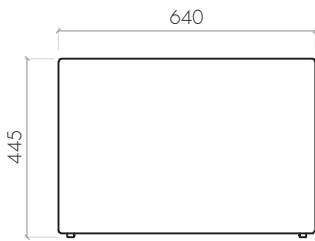

NEW!

OUTER FABRIC: 3D TEX
 COLOUR: 36 colours (3D TEX COLOUR COLLECTION)
 INNER FABRIC: black polypropylene
 JOINT ELEMENTS: black

THE BOX TROLEY* • L 350 x W 340 x H 900

BOBW_34_90_I* • THE BOX BACKREST WHEELS • W 340 x H 900
 BO_32_32_46_I* • THE BOX • L 320 x W 320 x H 465

* Colours should be chosen for The Box and The Box Backrest separately.

THE CUBE

FABRIC: 3D TEX
COLOUR: 36 colours (3D TEX COLOUR COLLECTION)

CU_32_32_45_I • THE CUBE • L 320 x W 320 x H 445

FABRIC: 3D TEX
COLOUR: 36 colours (3D TEX COLOUR COLLECTION)

CU_32_64_45_I • THE CUBE • L 640 x W 320 x H 445

FABRIC: 3D TEX
COLOUR: 36 colours (3D TEX COLOUR COLLECTION)

CU_32_96_45_I • THE CUBE • L 960 x W 320 x H 445

FABRIC: 3D TEX
COLOUR: 36 colours (3D TEX COLOUR COLLECTION)

CU_32_128_45_I • THE CUBE • L 1280 x W 320 x H 445

THE CUBE

FABRIC: 3D TEX
COLOUR: 36 colours (3D TEX COLOUR COLLECTION)

CU_32_32_65_I • THE CUBE • L 320 x W 320 x H 650

THE CUBE

FABRIC: 3D TEX
COLOUR: 36 colours (3D TEX COLOUR COLLECTION)