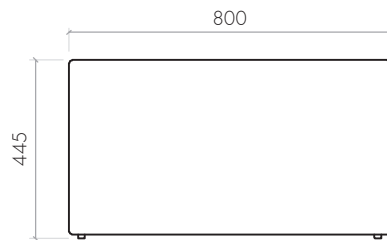

CU_32_128_45_I • THE CUBE • L 1280 x W 320 x H 445

THE CUBE

FABRIC: 3D TEX
COLOUR: 36 colours (3D TEX COLOUR COLLECTION)

CU_32_32_65_I • THE CUBE • L 320 x W 320 x H 650

THE CUBE

FABRIC: 3D TEX
COLOUR: 36 colours (3D TEX COLOUR COLLECTION)

CU_40_40_45_I • THE CUBE • L 400 x W 400 x H 445

FABRIC: 3D TEX
COLOUR: 36 colours (3D TEX COLOUR COLLECTION)

CU_40_80_45_I • THE CUBE • L 800 x W 400 x H 445

FABRIC: 3D TEX
COLOUR: 36 colours (3D TEX COLOUR COLLECTION)