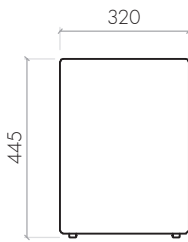

NEW!

OUTER FABRIC: 3D TEX
 COLOUR: 36 colours (3D TEX COLOUR COLLECTION)
 INNER FABRIC: black polypropylene
 JOINT ELEMENTS: black

THE BOX TROLEY* • L 350 x W 340 x H 900

BOBW_34_90_I* • THE BOX BACKREST WHEELS • W 340 x H 900
 BO_32_32_46_I* • THE BOX • L 320 x W 320 x H 465

* Colours should be chosen for The Box and The Box Backrest separately.

THE CUBE

FABRIC: 3D TEX
COLOUR: 36 colours (3D TEX COLOUR COLLECTION)

CU_32_32_45_I • THE CUBE • L 320 x W 320 x H 445

FABRIC: 3D TEX
COLOUR: 36 colours (3D TEX COLOUR COLLECTION)

CU_32_64_45_I • THE CUBE • L 640 x W 320 x H 445

FABRIC: 3D TEX
COLOUR: 36 colours (3D TEX COLOUR COLLECTION)

CU_32_96_45_I • THE CUBE • L 960 x W 320 x H 445

FABRIC: 3D TEX
COLOUR: 36 colours (3D TEX COLOUR COLLECTION)

CU_40_120_45_I • THE CUBE • L 1200 x W 400 x H 445