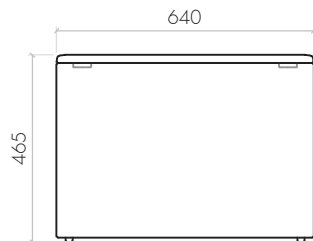

THE BOX with storage place

OUTER FABRIC: 3D TEX
 COLOUR: 36 colours (3D TEX COLOUR COLLECTION)
 INNER FABRIC: black polypropylene

BO_32_32_46_I • THE BOX • L 320 x W 320 x H 465

OUTER FABRIC: 3D TEX
 COLOUR: 36 colours (3D TEX COLOUR COLLECTION)
 INNER FABRIC: black polypropylene

BO_32_64_46_I • THE BOX • L 640 x W 320 x H 465

OUTER FABRIC: 3D TEX
 COLOUR: 36 colours (3D TEX COLOUR COLLECTION)
 INNER FABRIC: black polypropylene

BO_32_96_46_I • THE BOX • L 960 x W 320 x H 465

OUTER FABRIC: 3D TEX
 COLOUR: 36 colours (3D TEX colour collection)
 INNER FABRIC: black polypropylene

BO_32_128_46_I • THE BOX • L 1280 x W 320 x H 465

THE BOX with storage place

OUTER FABRIC: 3D TEX
COLOUR: 36 colours (3D TEX COLOUR COLLECTION)
INNER FABRIC: black polypropylene

BO_40_40_46_I • THE BOX • L 400 x W 400 x H 465

CU_40_120_45_I • THE CUBE • L 1200 x W 400 x H 445