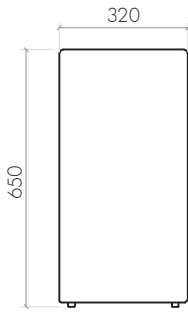

CU_32_64_45_I • THE CUBE • L 640 x W 320 x H 445

FABRIC: 3D TEX
COLOUR: 36 colours (3D TEX COLOUR COLLECTION)

CU_32_96_45_I • THE CUBE • L 960 x W 320 x H 445

FABRIC: 3D TEX
COLOUR: 36 colours (3D TEX COLOUR COLLECTION)

CU_32_128_45_I • THE CUBE • L 1280 x W 320 x H 445

THE CUBE

FABRIC: 3D TEX
COLOUR: 36 colours (3D TEX COLOUR COLLECTION)

CU_32_32_65_I • THE CUBE • L 320 x W 320 x H 650

THE CUBE

FABRIC: 3D TEX
COLOUR: 36 colours (3D TEX COLOUR COLLECTION)

CU_40_40_45_I • THE CUBE • L 400 x W 400 x H 445

FABRIC: 3D TEX
COLOUR: 36 colours (3D TEX COLOUR COLLECTION)

CU_40_80_45_I • THE CUBE • L 800 x W 400 x H 445

FABRIC: 3D TEX
COLOUR: 36 colours (3D TEX COLOUR COLLECTION)

CU_40_120_45_I • THE CUBE • L 1200 x W 400 x H 445