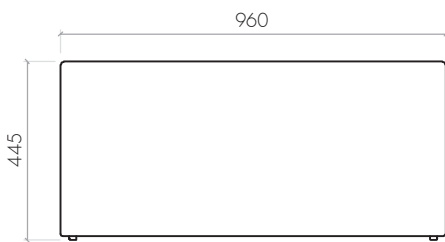

* Colours should be chosen for The Box and The Box Backrest separately.

THE CUBE

FABRIC: 3D TEX
COLOUR: 36 colours (3D TEX COLOUR COLLECTION)

CU_32_32_45_I • THE CUBE • L 320 x W 320 x H 445

FABRIC: 3D TEX
COLOUR: 36 colours (3D TEX COLOUR COLLECTION)

CU_32_64_45_I • THE CUBE • L 640 x W 320 x H 445

FABRIC: 3D TEX
COLOUR: 36 colours (3D TEX COLOUR COLLECTION)

CU_32_96_45_I • THE CUBE • L 960 x W 320 x H 445

FABRIC: 3D TEX
COLOUR: 36 colours (3D TEX COLOUR COLLECTION)