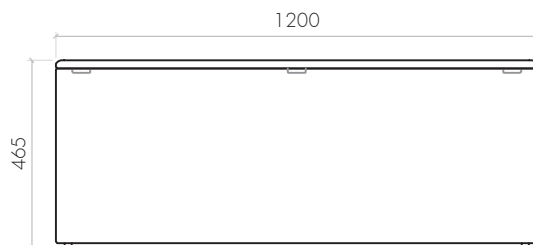

BO_32_64_46_I • THE BOX • L 640 x W 320 x H 465

OUTER FABRIC: 3D TEX
 COLOUR: 36 colours (3D TEX COLOUR COLLECTION)
 INNER FABRIC: black polypropylene

BO_32_96_46_I • THE BOX • L 960 x W 320 x H 465

OUTER FABRIC: 3D TEX
 COLOUR: 36 colours (3D TEX colour collection)
 INNER FABRIC: black polypropylene

BO_32_128_46_I • THE BOX • L 1280 x W 320 x H 465

THE BOX with storage place

OUTER FABRIC: 3D TEX
COLOUR: 36 colours (3D TEX COLOUR COLLECTION)
INNER FABRIC: black polypropylene

BO_40_40_46_I • THE BOX • L 400 x W 400 x H 465

OUTER FABRIC: 3D TEX
COLOUR: 36 colours (3D TEX COLOUR COLLECTION)
INNER FABRIC: black polypropylene

BO_40_80_46_I • THE BOX • L 800 x W 400 x H 465

OUTER FABRIC: 3D TEX
COLOUR: 36 colours (3D TEX COLOUR COLLECTION)
INNER FABRIC: black polypropylene