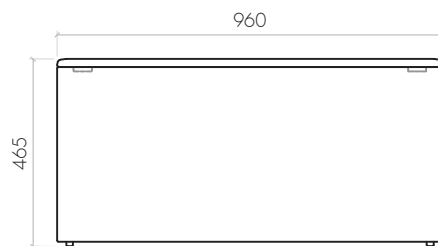

THE BOX with storage place

OUTER FABRIC: 3D TEX
 COLOUR: 36 colours (3D TEX COLOUR COLLECTION)
 INNER FABRIC: black polypropylene

BO_32_32_46_I • THE BOX • L 320 x W 320 x H 465

OUTER FABRIC: 3D TEX
 COLOUR: 36 colours (3D TEX COLOUR COLLECTION)
 INNER FABRIC: black polypropylene

BO_32_64_46_I • THE BOX • L 640 x W 320 x H 465

OUTER FABRIC: 3D TEX
 COLOUR: 36 colours (3D TEX COLOUR COLLECTION)
 INNER FABRIC: black polypropylene

BO_32_96_46_I • THE BOX • L 960 x W 320 x H 465

OUTER FABRIC: 3D TEX
 COLOUR: 36 colours (3D TEX colour collection)
 INNER FABRIC: black polypropylene

BO_32_128_46_I • THE BOX • L 1280 x W 320 x H 465

THE BOX with storage place

OUTER FABRIC: 3D TEX
COLOUR: 36 colours (3D TEX COLOUR COLLECTION)
INNER FABRIC: black polypropylene

BO_40_40_46_I • THE BOX • L 400 x W 400 x H 465

CU_40_120_45_I • THE CUBE • L 1200 x W 400 x H 445